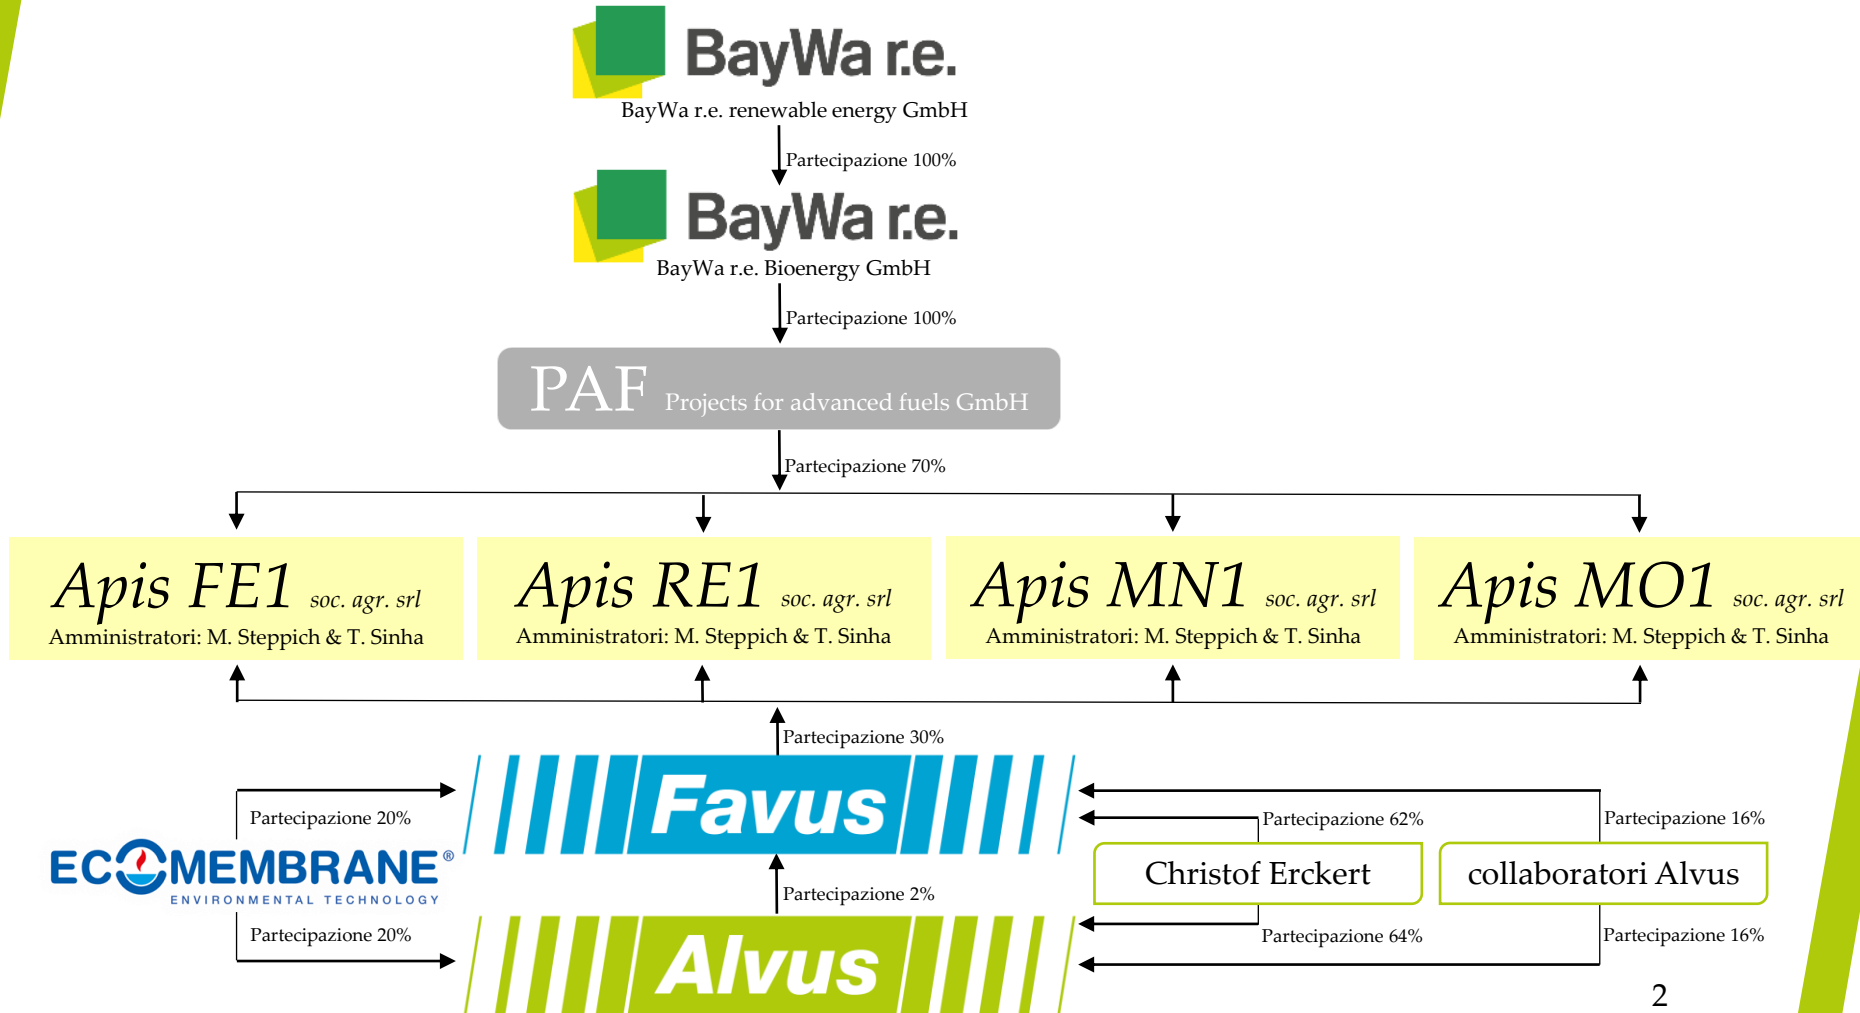

Compagine sociale